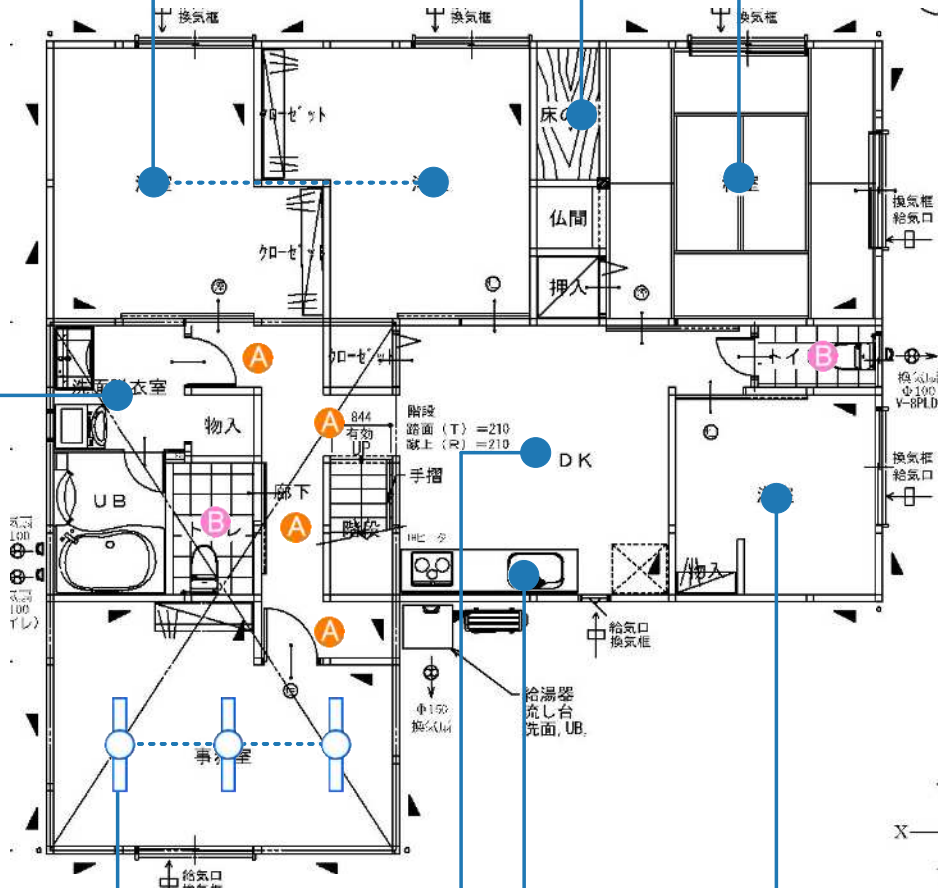

1F

事務室

逆富士1灯・W150 AH 92025 L ¥4,500 (税抜) PWM LED交換可能

ユニット AE 57490 (NEW) ¥20,500 (税抜) 合計 ¥25,000 (税抜)

LED 本体: 鋼・白色 セード: ポリカーボネート・乳白色 高-G2 幅-1250×150mm 重-2.1kg

5年保証 防雨・防湿型 壁取付

AH 55708 G ¥30,500 (税抜) 調光 LED交換不可 10畳

LED セード: 再生アクリル樹脂・乳白色 高-134 幅-φ560mm 重-1.9kg

5年保証 防雨・防湿型 壁取付

Standard color simple remote control section with a diagram showing color temperature ranges from 2700K to 5000K and remote control functions like ON-OFF, dimming, and scene selection.

手元灯

FL20W相当 AB 46901 L ¥10,800 (税抜) 非調光 LED交換不可

LED 本体: 鋼・ファインホワイト塗装 セード: アクリル・乳白色 高-92 幅-615×64mm 重-0.9kg

5年保証 防雨・防湿型 壁取付

洋室

AH 55736 G ¥21,000 (税抜) 調光 LED交換不可 6畳

LED セード: 再生アクリル樹脂・乳白色 高-134 幅-φ560mm 重-1.9kg

5年保証 防雨・防湿型 壁取付